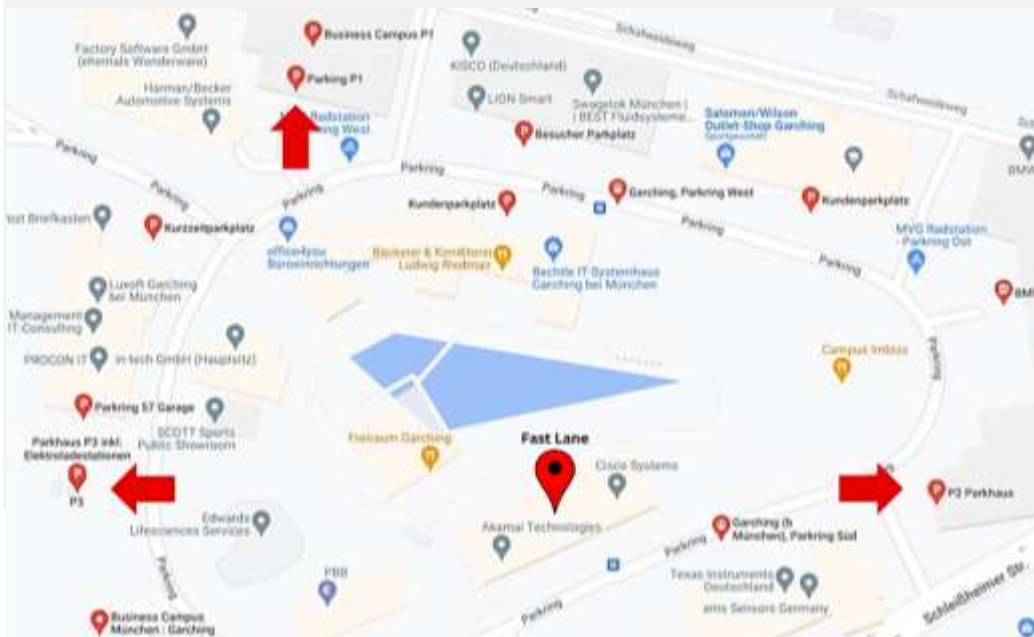

Fast Lane Training Center München Directions and Hotel

We are happy about your interest and would like to make your way to us and your stay as pleasant as possible. Below you will find detailed directions and hotel recommendations.

[Railway connection](#)

www.openstreetmap.de

Arrival by car

Arrival from....

...direction Munich or Nürnberg (A9):

At the Airport you'll take the motorway A92 direction "Munich". Change A92 to A9 at the "cross Neufahrn" direction Munich. Take the exit "Garching-Nord" direction "Gewerbegebiet Hochbrück, TÜV". Please follow the street. After 2000 meters the business campus is on the left side.

If you're coming from city Munich, you've to take A9 direction "Nürnberg" and take the exit "Garching-Süd" direction "Dachau, Oberschleißheim, B471, Gewerbegebiet hochbrück TÜV". Follow the street. After 500 meters the business campus is in the right side.

Within 500m walking distance there are 3 large parking garages (see map), which are open all day Monday - Sunday. The parking fee is 16€ for 24 hours and 1.50€ per hour

Arrival by plane

Airport taxi - we recommend: