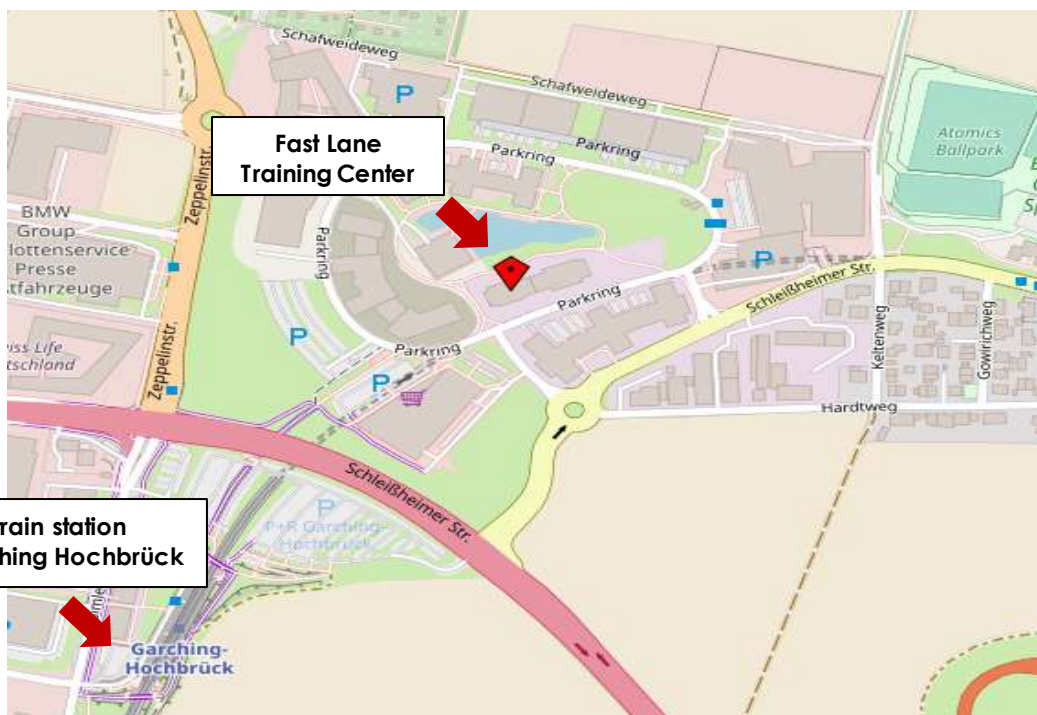

Fast Lane Training Center München Directions and Hotel

We are happy about your interest and would like to make your way to us and your stay as pleasant as possible. Below you will find detailed directions and hotel recommendations.

[Railway connection](#)

www.openstreetmap.de

Arrival by car

Arrival from....

...direction Munich or Nürnberg (A9):

At the Airport you'll take the motorway A92 direction "Munich". Change A92 to A9 at the "cross Neufahrn" direction Munich. Take the exit "Garching-Nord" direction "Gewerbegebiet Hochbrück, TÜV". Please follow the street. After 2000 meters the business campus is on the left side.

If you're coming from city Munich, you've to take A9 direction "Nürnberg" and take the exit "Garching-Süd" direction "Dachau, Oberschleißheim, B471, Gewerbegebiet hochbrück TÜV". Follow the street. After 500 meters the business campus is in the right side.

Train/ city train, to Garching-Hochbrück (travel time: approx. 30 minutes)
Munich main station lines U4 or U5 to Odeonsplatz
After that: U6 (direction Garching-Forschungszentrum) to Garching-Hochbrück)