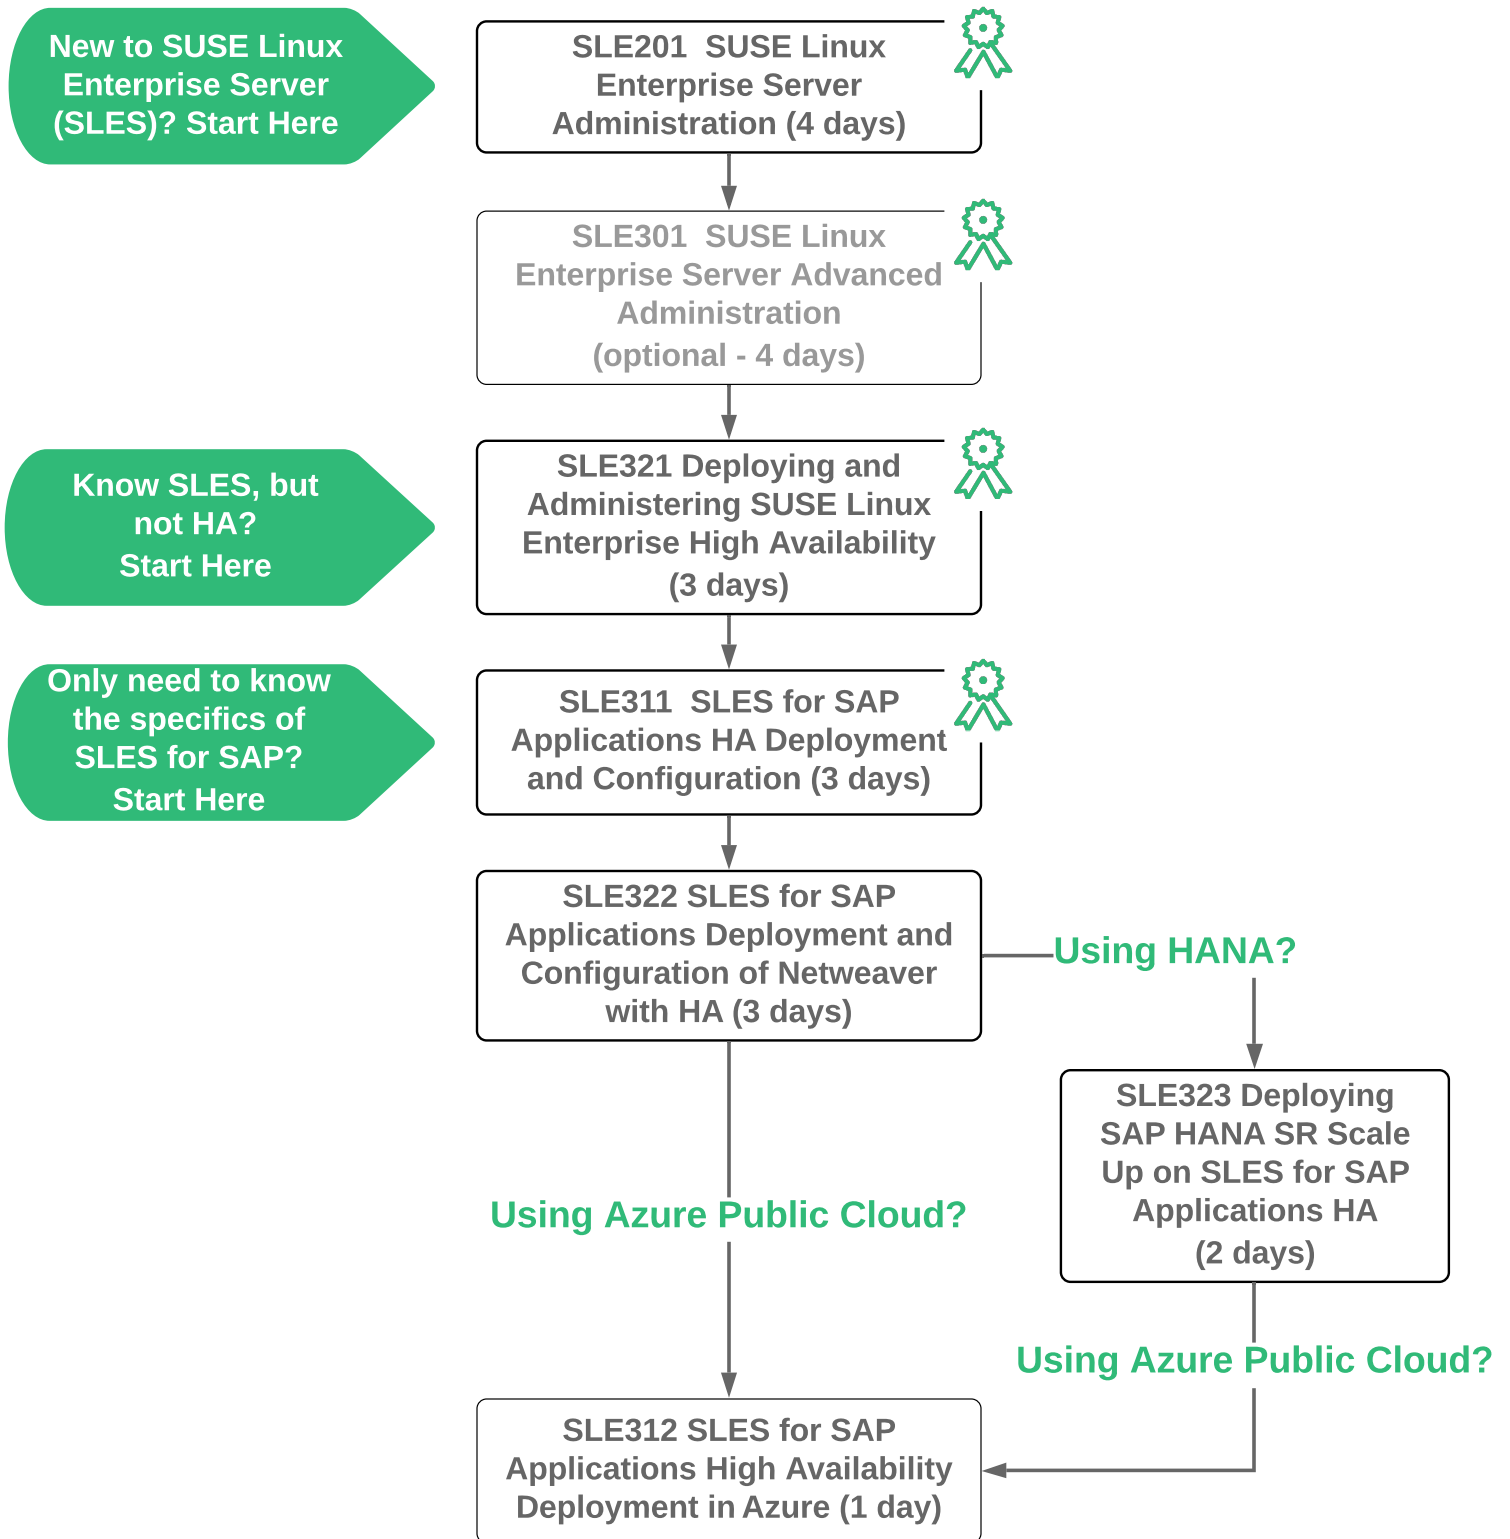

SUSE Linux Enterprise Server for SAP Applications Learning Path

Certification Exam Available:
See <https://training.suse.com/certification> for details.