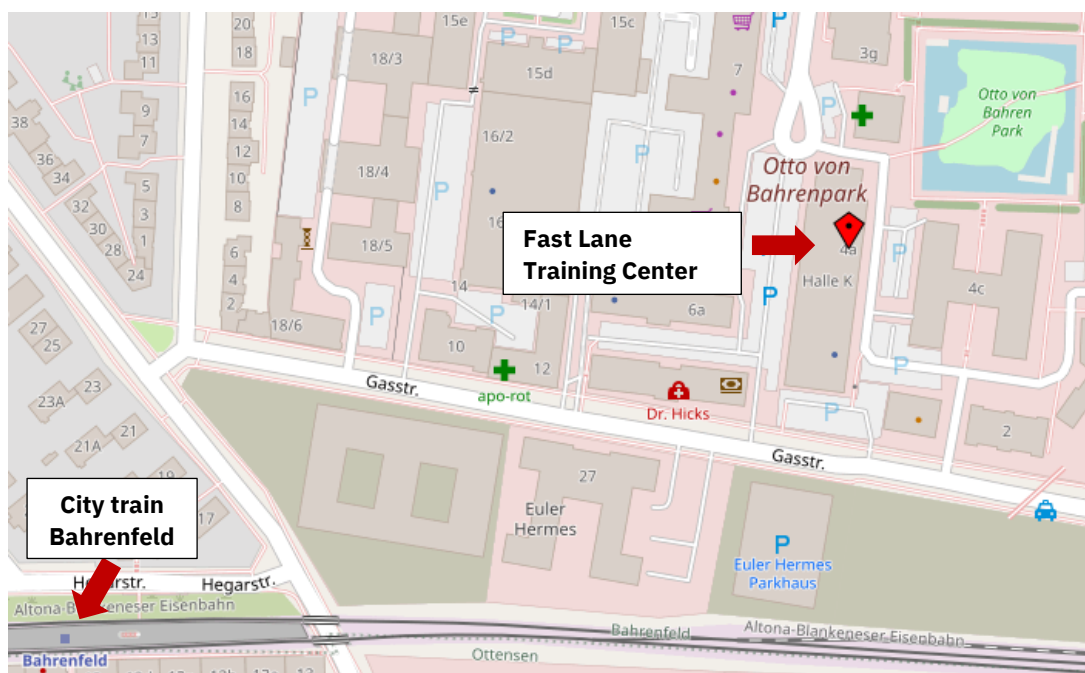

www.openstreetmap.de

Fast Lane Institute for Knowledge Transfer GmbH | Phone: +49 40 2533 46 – 10 | info@flane.de | www.flane.de/en