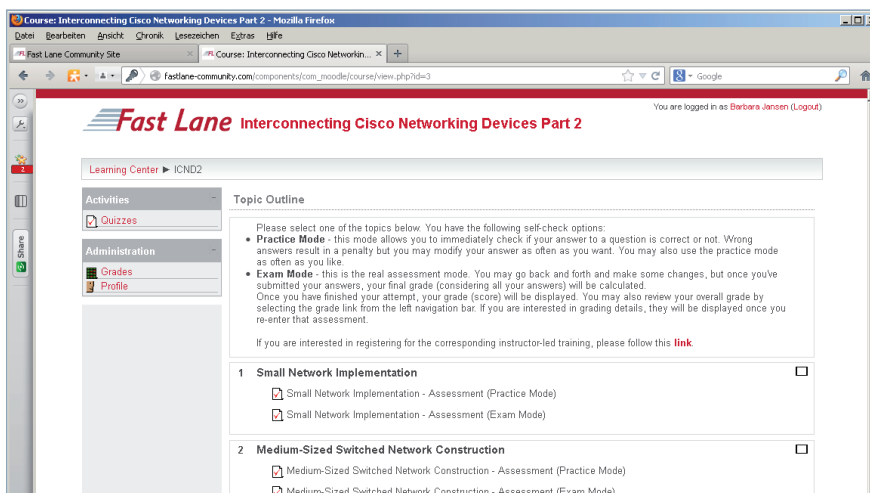

Fast Lane Learning Center: Test your current knowledge level!

Register on the Fast Lane Community Site, and you will get free access to our Learning Center! The Fast Lane Learning Center features various self-check assessments that can help identify your current knowledge level. Whether preparing for your career certification test or just identifying your current skill set, the Learning Center will help you take full advantage of your training. Please note that we are adding more assessments as well as other learning modules on a regular basis.

To access the Learning Center, please go to the www.fastlane-community.com and register yourself. Next, locate the menu item called „Learning Center“ and you will get free access to our assessment tests.